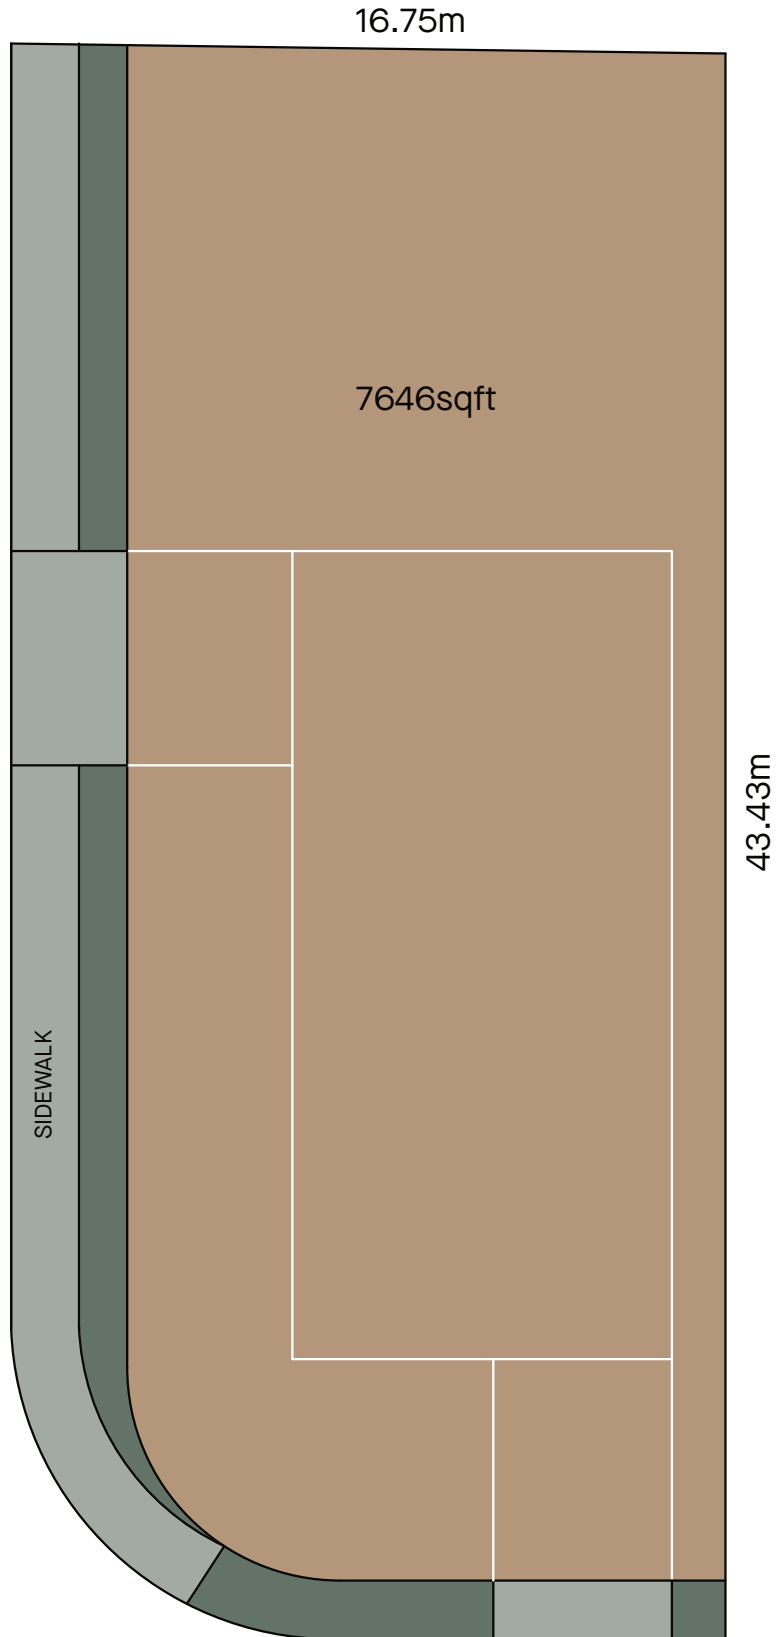

# LOT 1

Sqft: 5263

Exposure: East Facing

Lot Type: Step Down - Duplex

# LOT 2

Sqft: 5186

Exposure: East Facing

Lot Type: Step Down

# LOT 46

Sqft: 7726

Exposure: West Facing

Lot Type: Level - Duplex

# LOT 47

Sqft: 7646

Exposure: West Facing

Lot Type: Level - Duplex