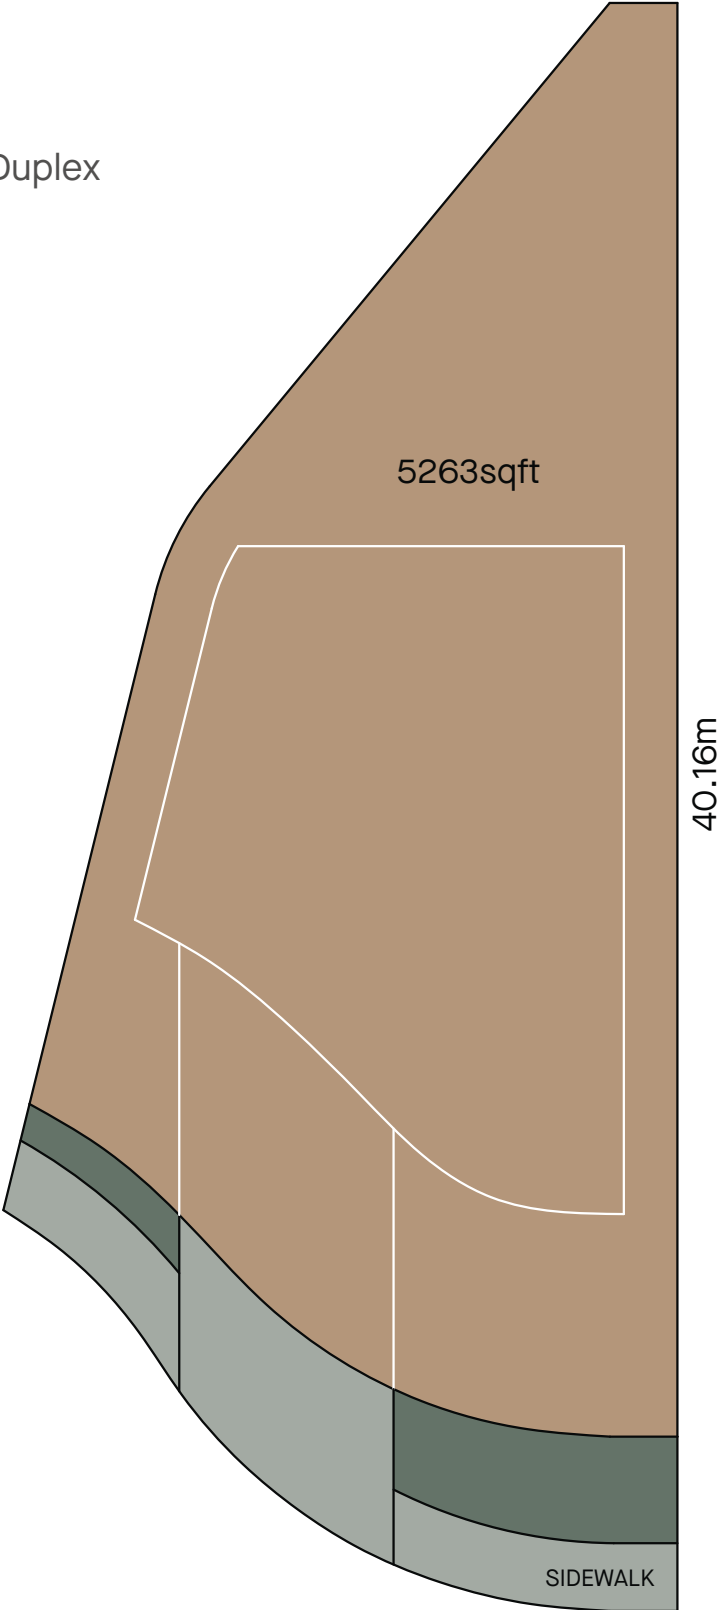

# LOT 1

Sqft: 5263

Exposure: East Facing

Lot Type: Step Down - Duplex

# LOT 2

Sqft: 5186

Exposure: East Facing

Lot Type: Step Down

# LOT 3

Sqft: 5185  
Exposure: East Facing  
Lot Type: Step Down

# LOT 4

Sqft: 5183

Exposure: East Facing

Lot Type: Step Down