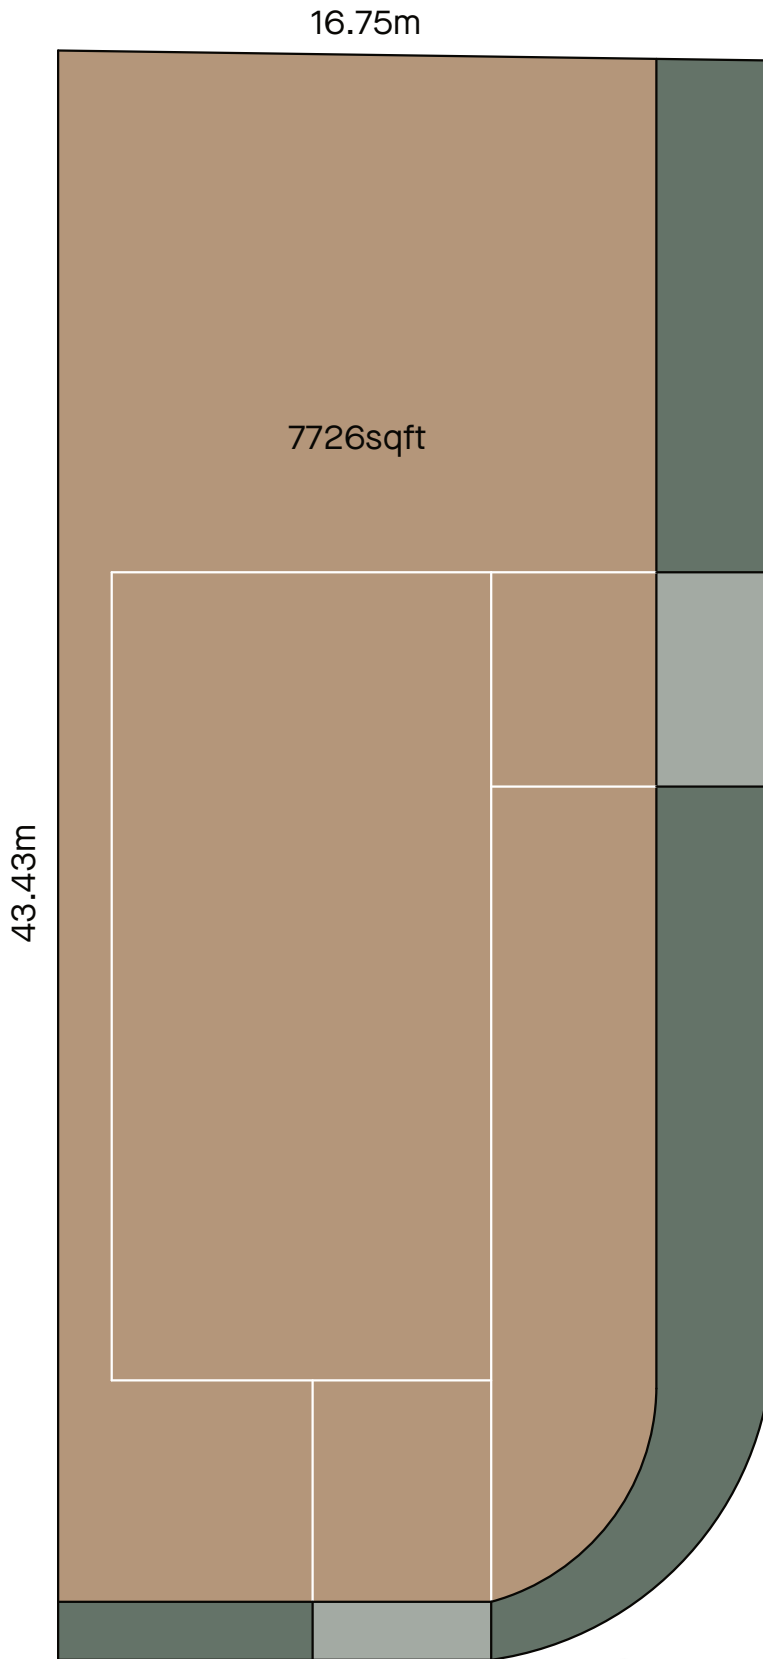

# LOT 2

Sqft: 5186

Exposure: East Facing

Lot Type: Step Down

# LOT 45

Sqft: 5621  
Exposure: West Facing  
Lot Type: Level

# LOT 46

Sqft: 7726

Exposure: West Facing

Lot Type: Level - Duplex

# LOT 47

Sqft: 7646

Exposure: West Facing

Lot Type: Level - Duplex