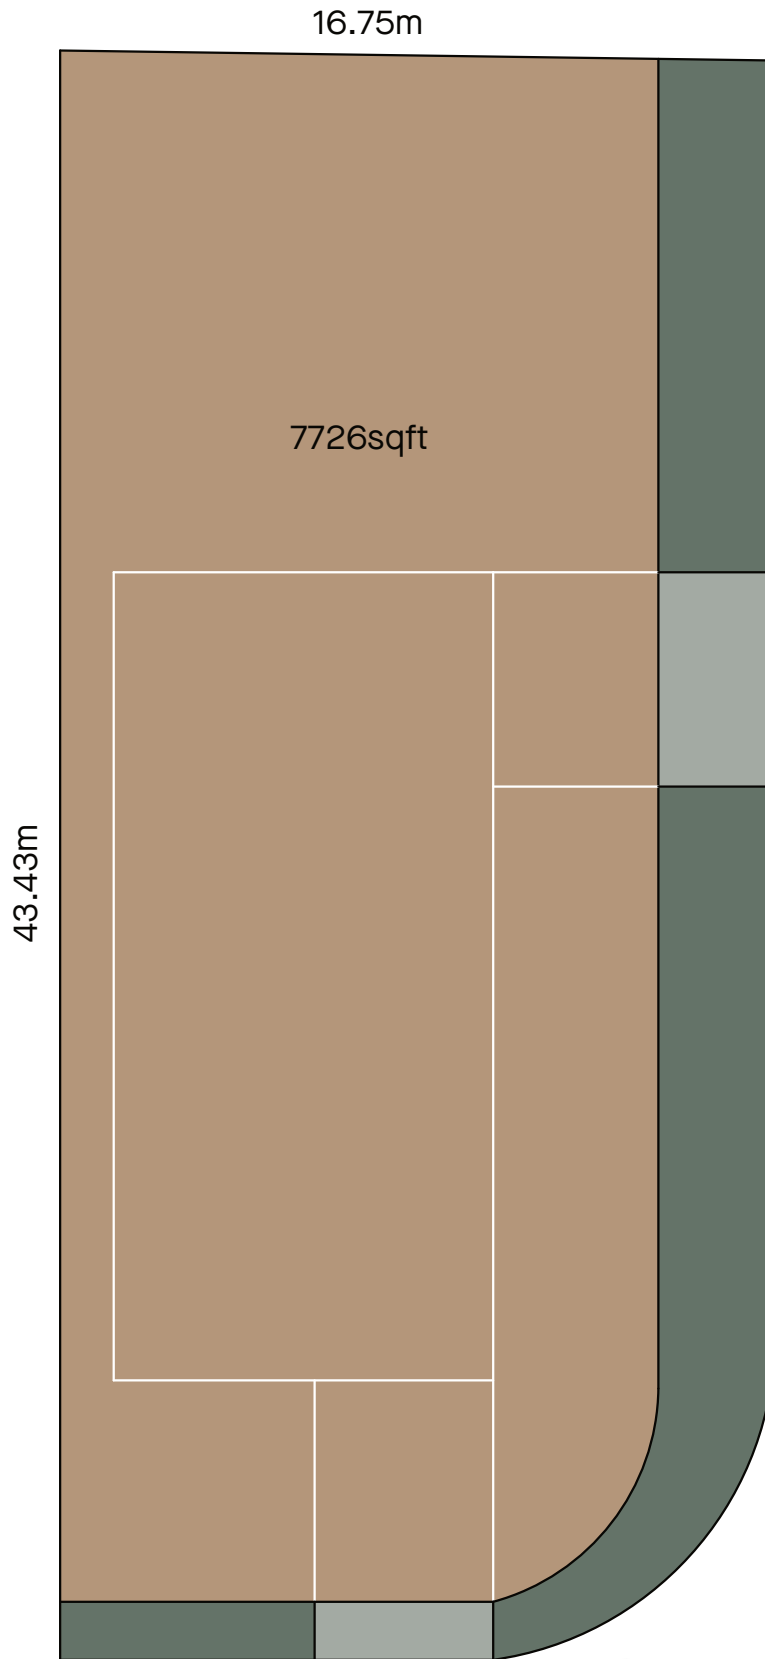

# LOT 1

Sqft: 7484

Exposure: East Facing

Lot Type: Step Down - Duplex

# LOT 45

Sqft: 5621  
Exposure: West Facing  
Lot Type: Level

# LOT 46

Sqft: 7726

Exposure: West Facing

Lot Type: Level - Duplex

# LOT 47

Sqft: 7646

Exposure: West Facing

Lot Type: Level - Duplex