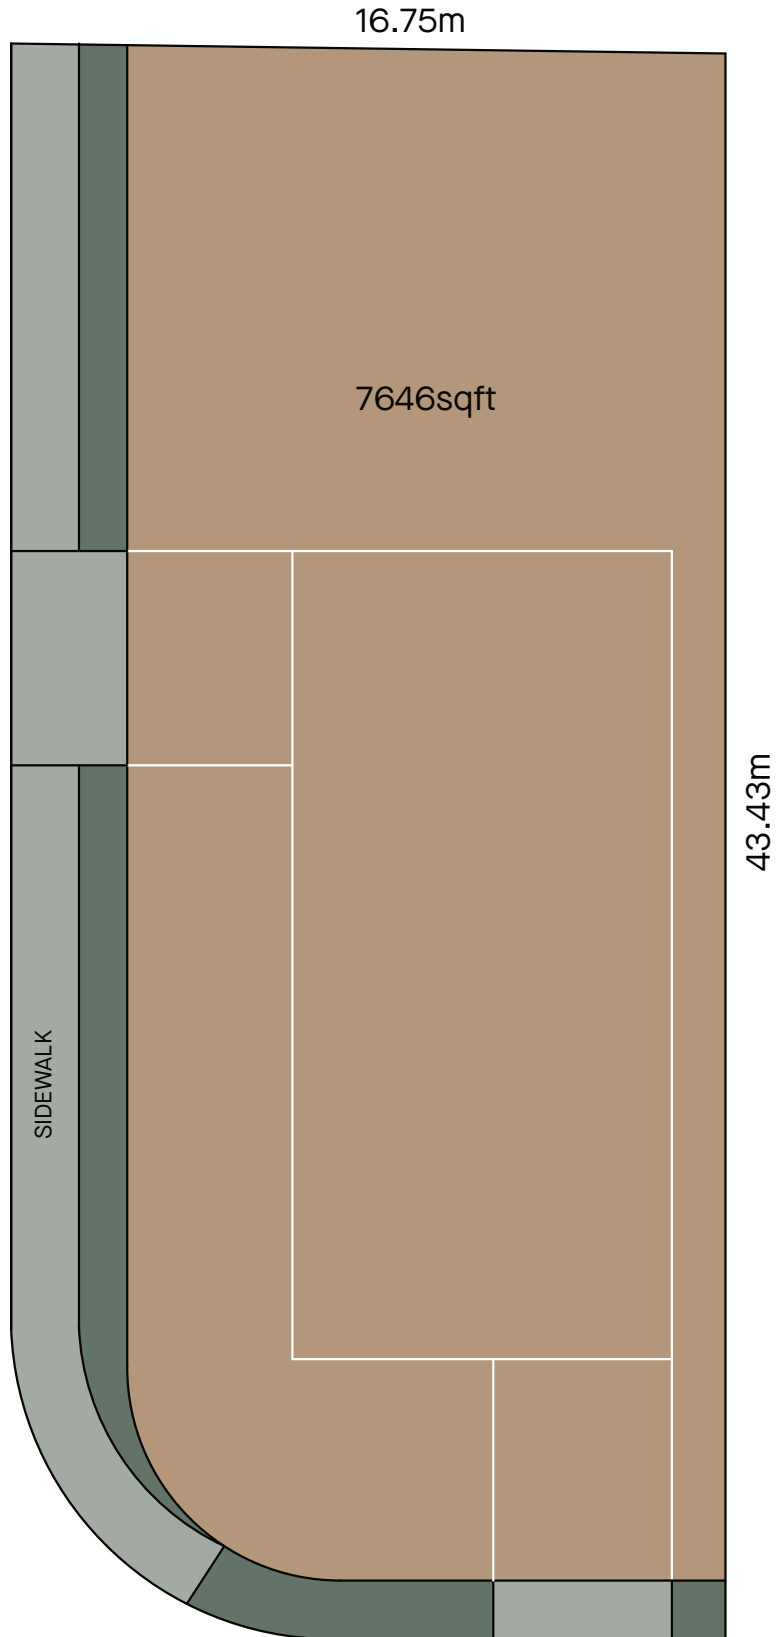

# LOT 1

Sqft: 7484

Exposure: East Facing

Lot Type: Step Down - Duplex

# LOT 2

Sqft: 5186

Exposure: East Facing

Lot Type: Step Down

# LOT 46

Sqft: 7726

Exposure: West Facing

Lot Type: Level - Duplex

# LOT 47

Sqft: 7646

Exposure: West Facing

Lot Type: Level - Duplex