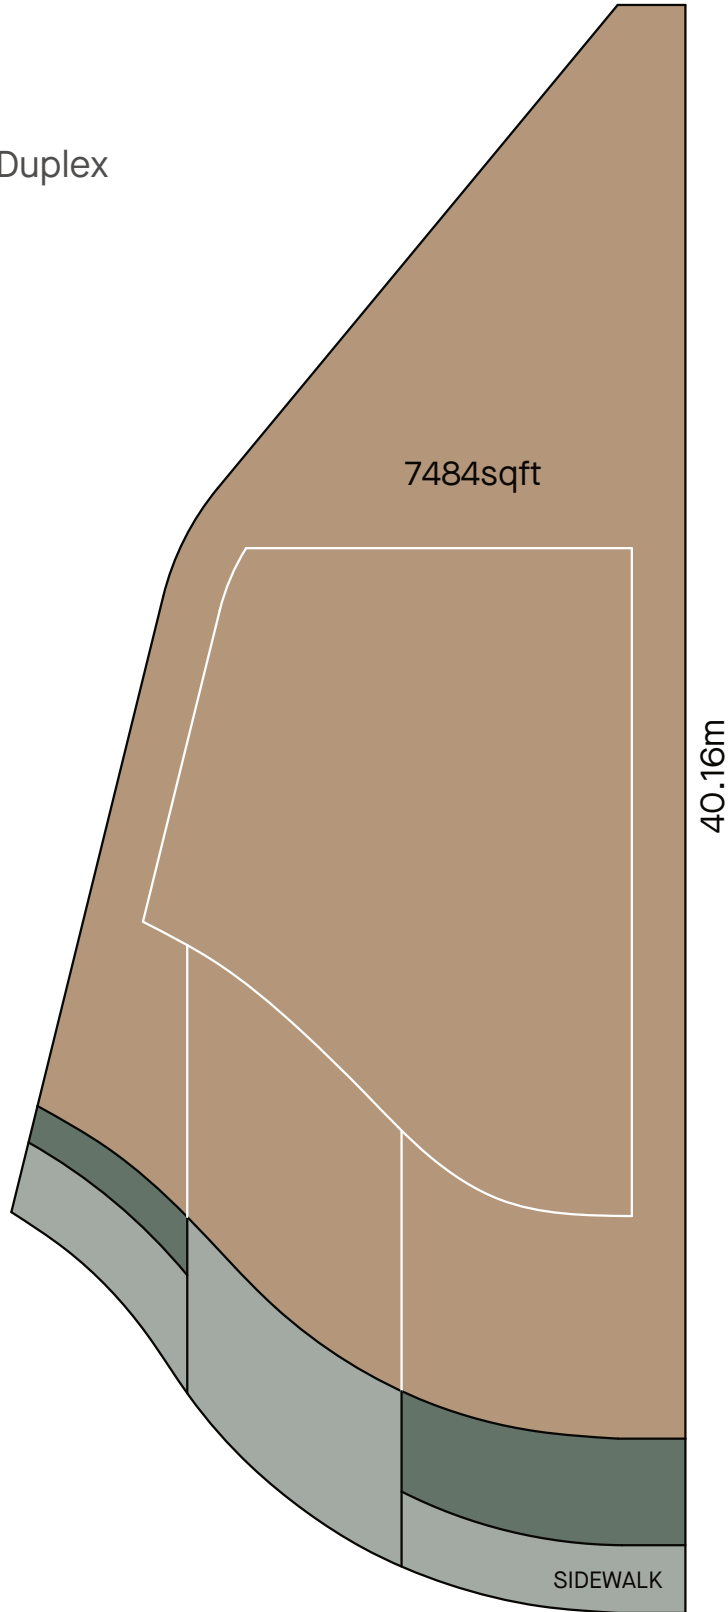

# LOT 1

Sqft: 7484

Exposure: East Facing

Lot Type: Step Down - Duplex

# LOT 2

Sqft: 5186

Exposure: East Facing

Lot Type: Step Down

# LOT 3

Sqft: 5185  
Exposure: East Facing  
Lot Type: Step Down

# LOT 4

Sqft: 5183

Exposure: East Facing

Lot Type: Step Down